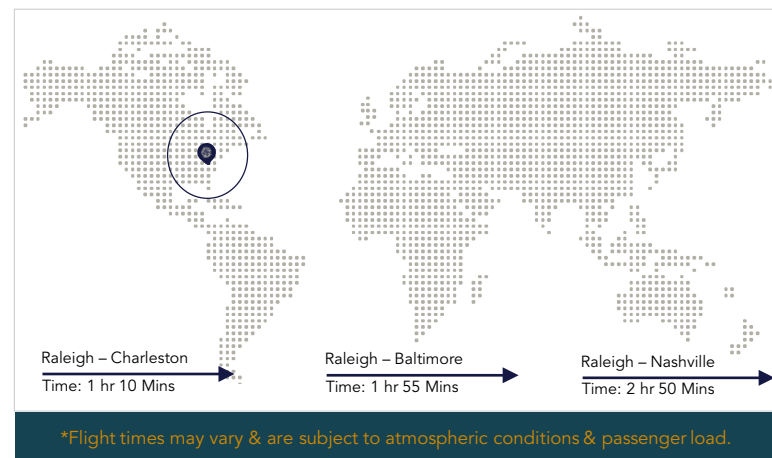

### PERFORMANCE

- Maximum Range: 700 nm
- Cruising Speed: 178 mph
- Maximum Altitude: 17,500 ft.